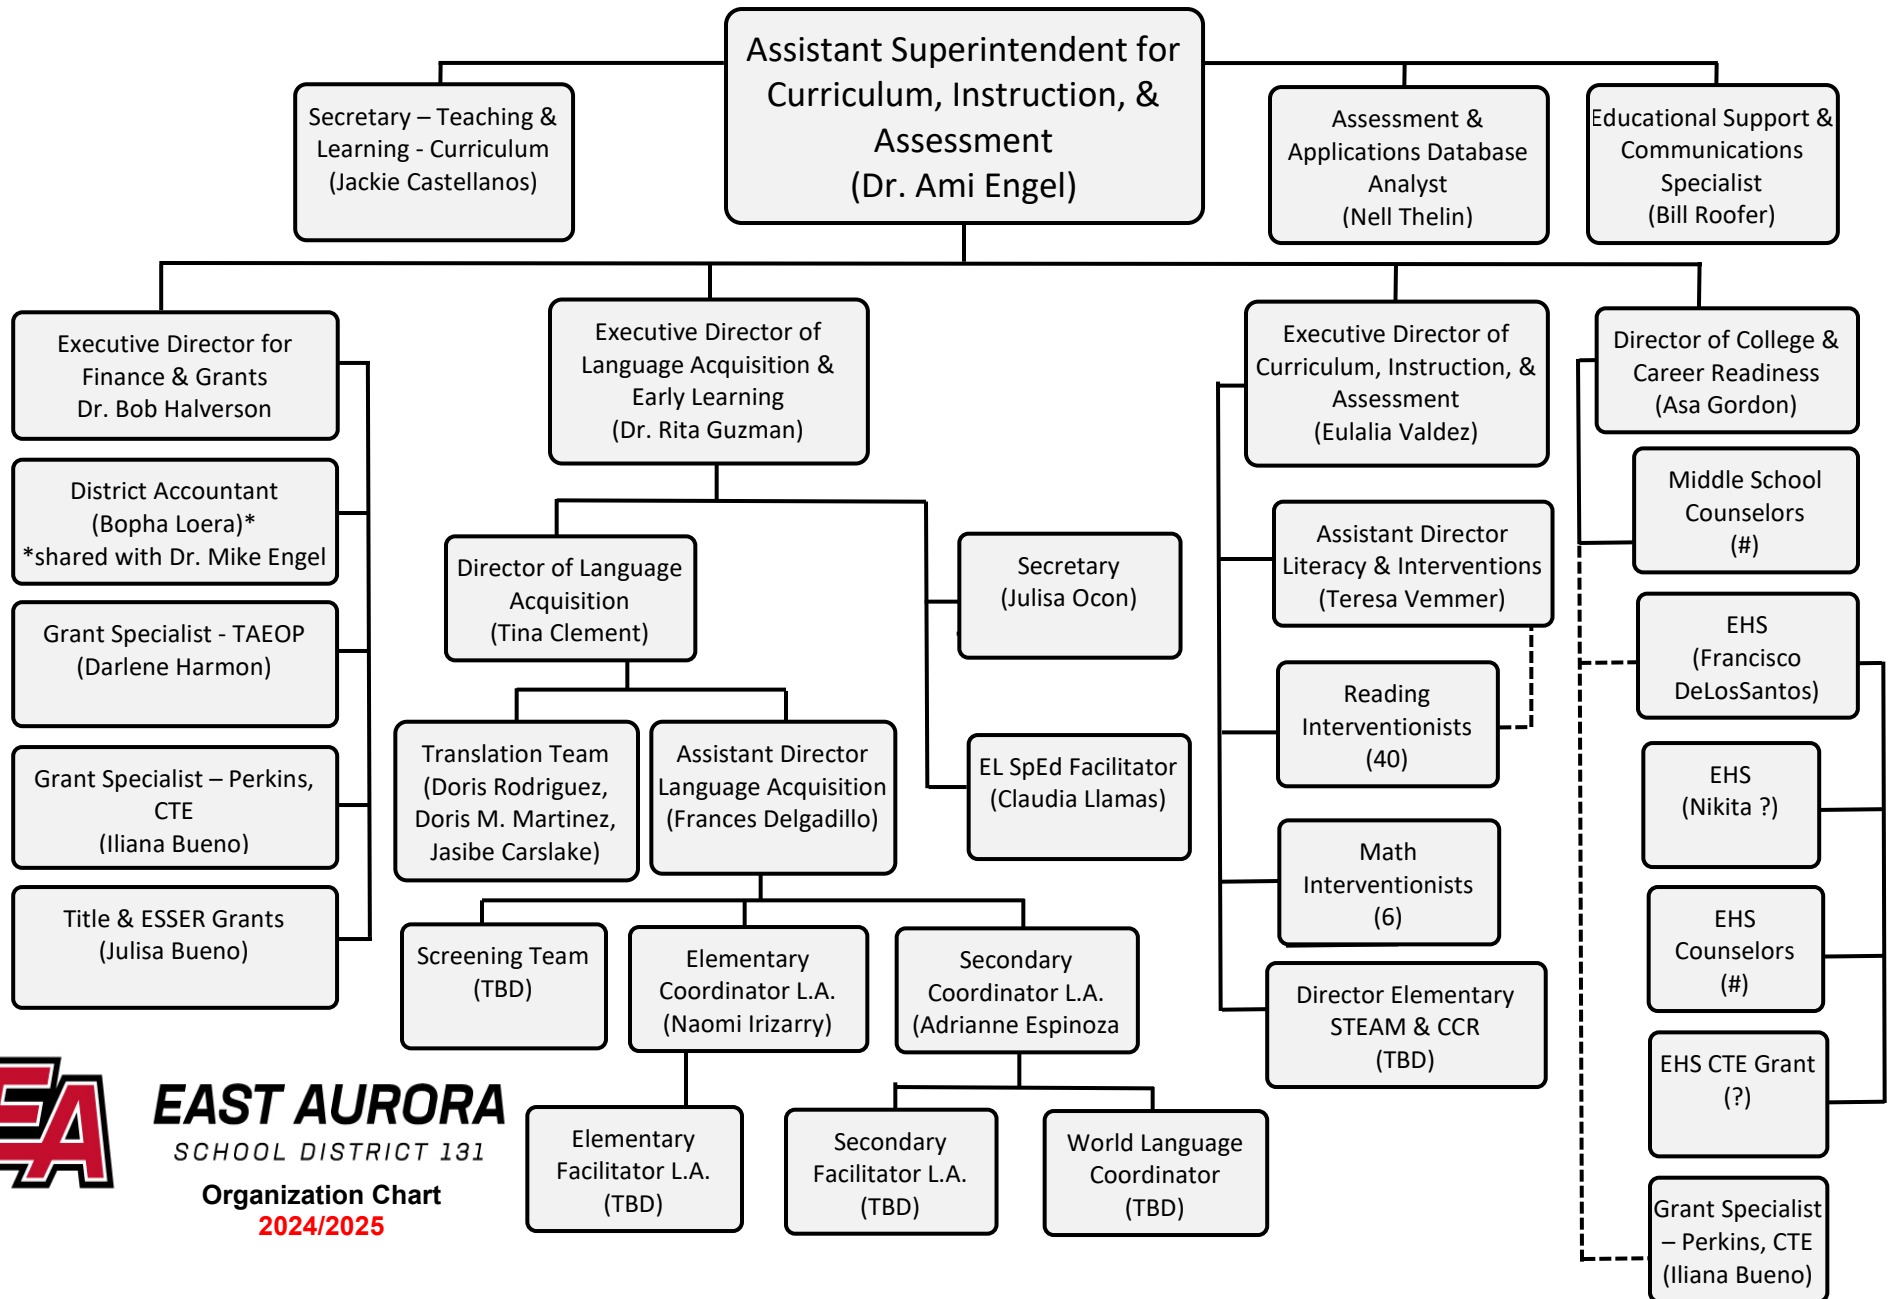

Organizational Chart

Curriculum, Instruction, and Assessment

EAST AURORA

SCHOOL DISTRICT 131

Organization Chart

2024/2025